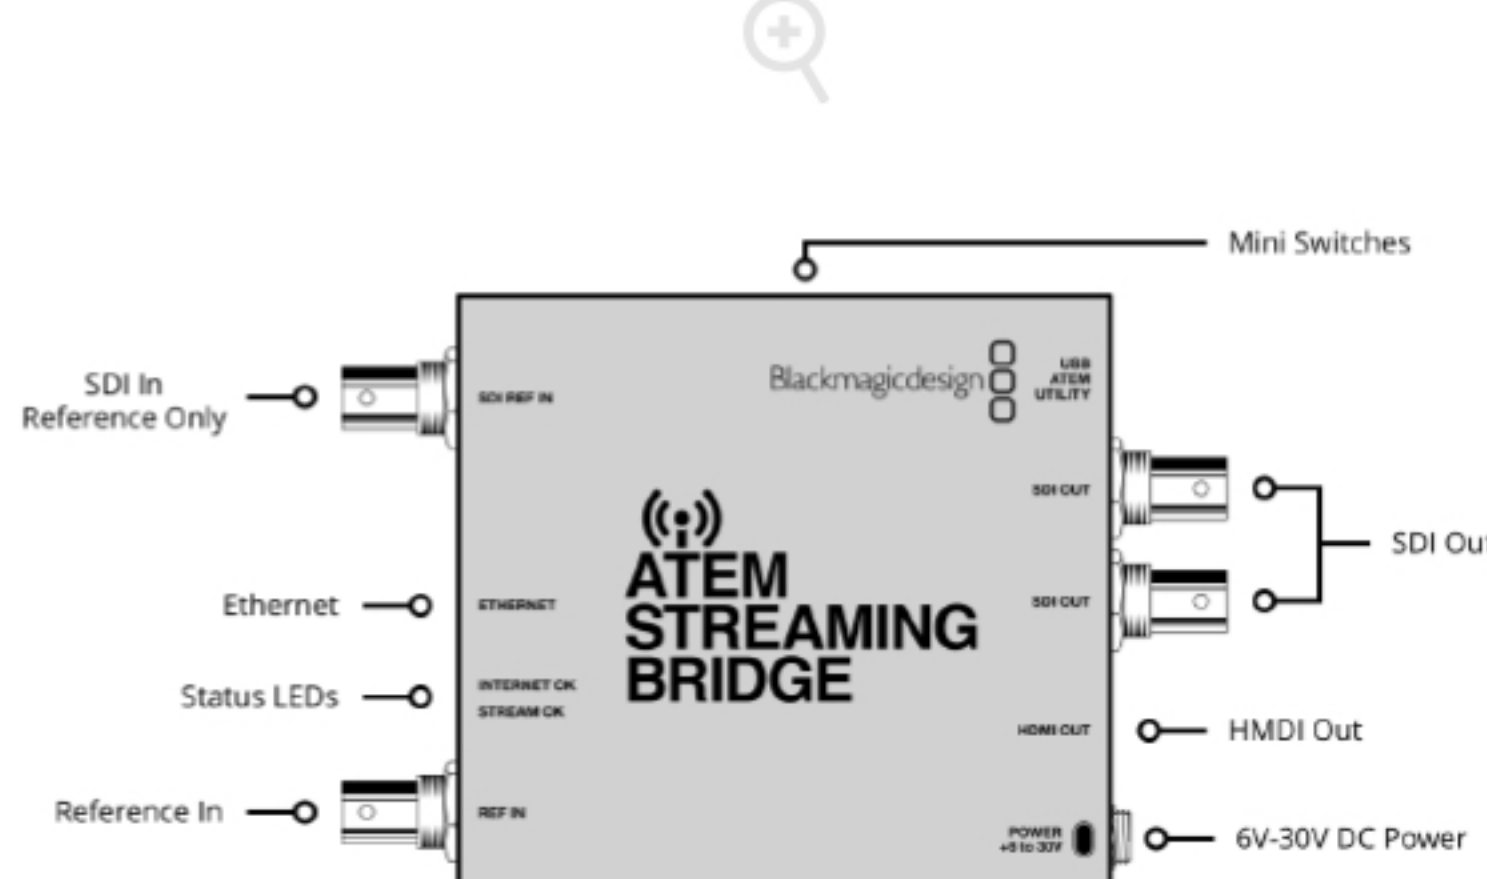

ATEM Streaming Bridge

The ATEM Streaming Bridge is a video converter that lets you receive a H.264 stream from any ATEM Mini Pro and convert it back to SDI and HDMI video. This means you can send video to remote locations around your local Ethernet network, or via the internet globally! That's possible because it uses advanced H.264 codecs for higher quality at very low data rates. Imagine broadcasters and bloggers collaborating on shows and creating global networks of ATEM Mini Pro remote broadcast studios. Setup is easy as the ATEM software utility can create setup files that you can email to remote ATEM Mini Pro studios. ATEM Streaming Bridge is the perfect way to use ATEM Mini Pro as a remote broadcast studio!

Connections

SDI Reference Inputs 1 x 3G-SDI	HDMI Video Output HDMI type A out.	Reference Input Black burst and Tri-Sync.
SDI Video Outputs 2 x 3G-SDI	HDMI Audio Outputs 2 Channels embedded in HDMI.	Ethernet Ethernet supports 10/100/1000 BaseT.
SDI Audio Outputs 2 Channels embedded in HD-SDI.	SDI Rates 1.5G, 3G.	Updates and Configuration 1 x USB Type-C for software configuration and software updates.

Streaming

Streaming Input
 ATEM Streaming Bridge supports video input streamed over ethernet from ATEM Mini Pro and ATEM Mini Pro ISO.

Software

Internal software upgrade via updater application.

Operating Systems