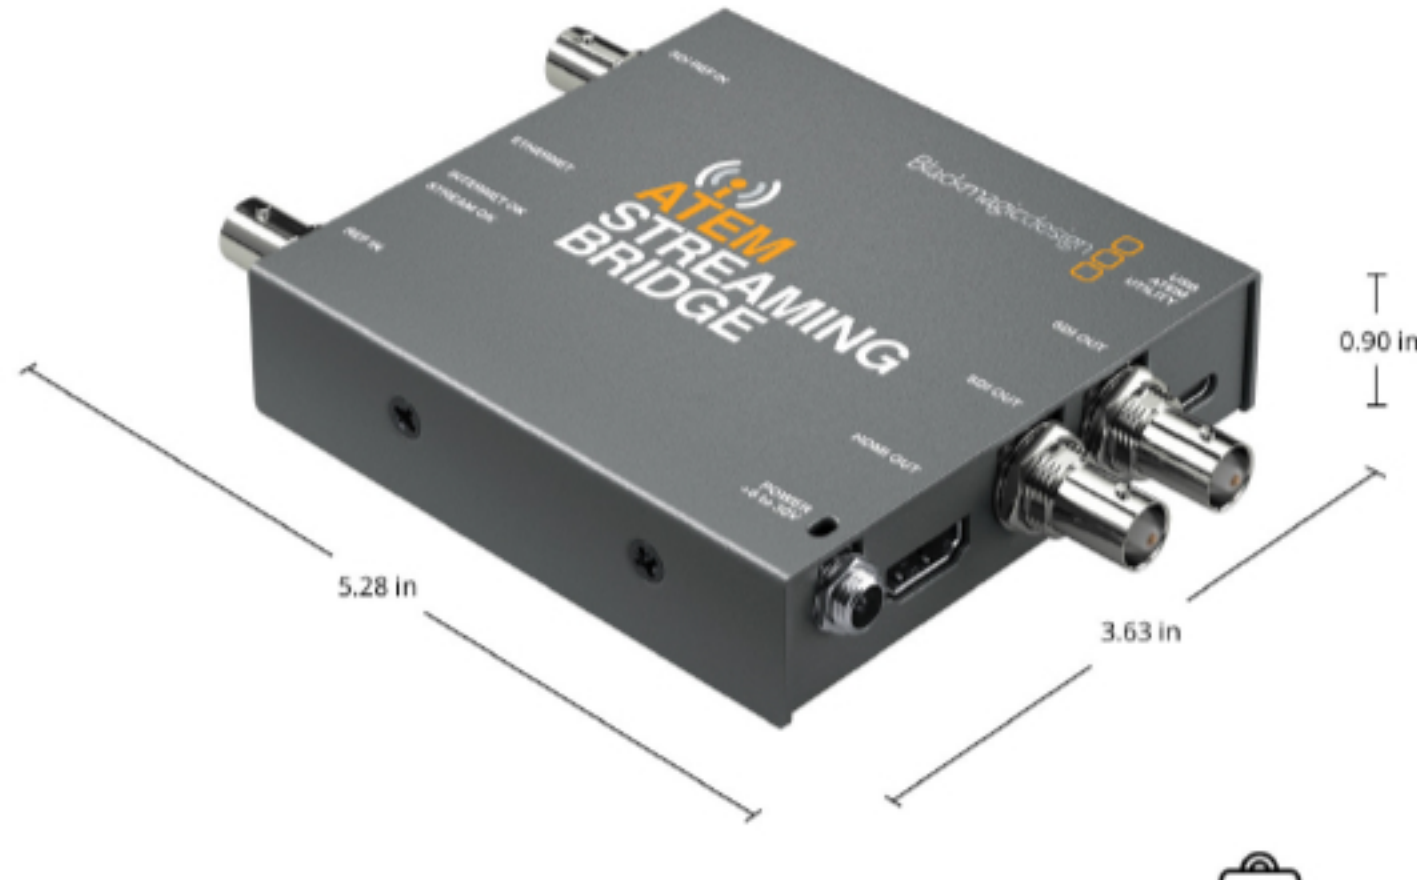

Physical Specifications

Environmental Specifications

Operating Temperature 0° to 40° C (32° to 104° F)	Storage Temperature -20° to 60° C (-4° to 140° F)	Relative Humidity 0% to 90% non-condensing

What's Included

ATEM Streaming Bridge
12V universal power supply with international socket adapters

Warranty

1 Year Limited Manufacturer's Warranty.

All items on this website are copyright Blackmagic Design Pty. Ltd. 2020, all rights reserved. All trademarks are property of their respective owners. MSRP includes duties, but excludes sales tax and shipping costs. This website uses remarketing services to advertise to third party websites to previous visitors to our site. You can opt out at any time by changing cookie settings. [Privacy Policy](#)

Blackmagic Design Authorized Reseller